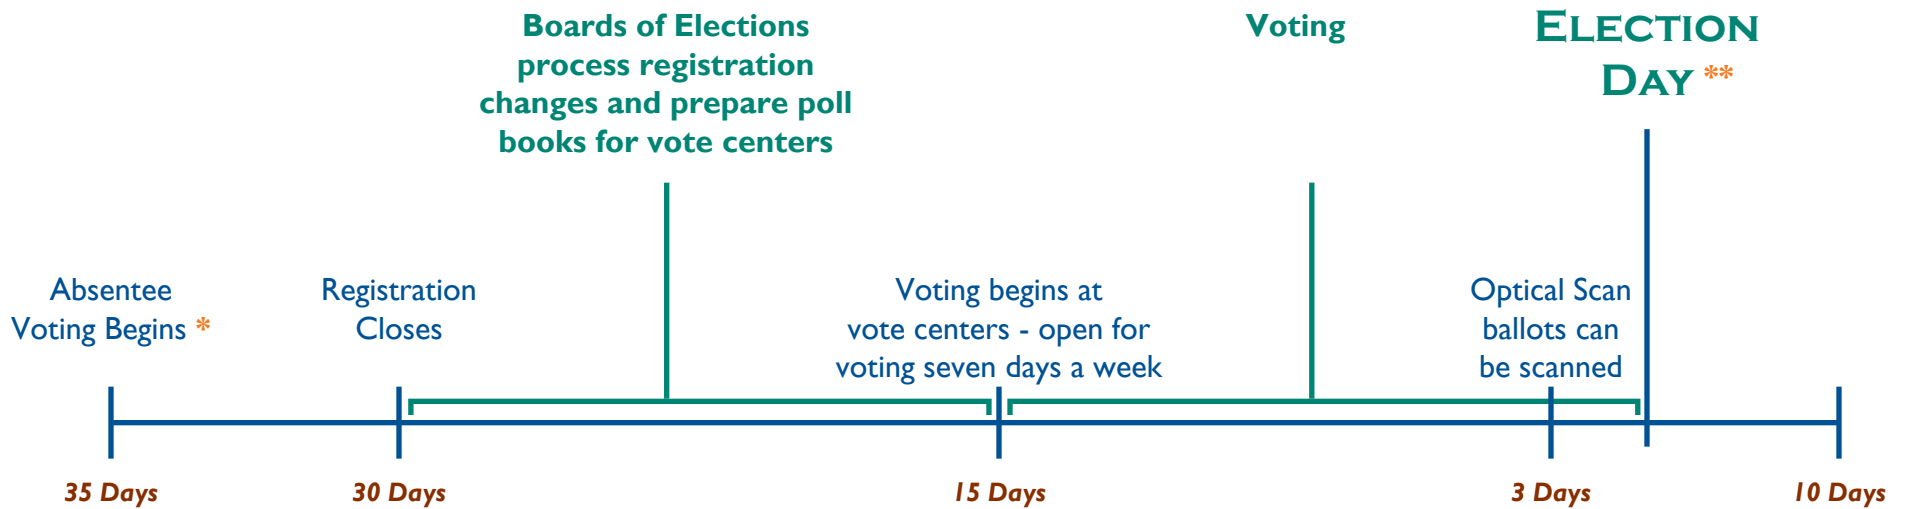

RECOMMENDATIONS FOR CHANGES TO OHIO'S ELECTION SYSTEM FOR 2008 GENERAL ELECTION AND BEYOND

* Voting by mail-in ballot and in-person “early voting” begins at Boards of Elections offices.

** Voting occurs at vote centers on Election Day from 6:30 a.m. to 7:30 p.m. with mid-day pickup of ballots for scanning. Tabulation begins at 7:30 p.m. at close of polls.