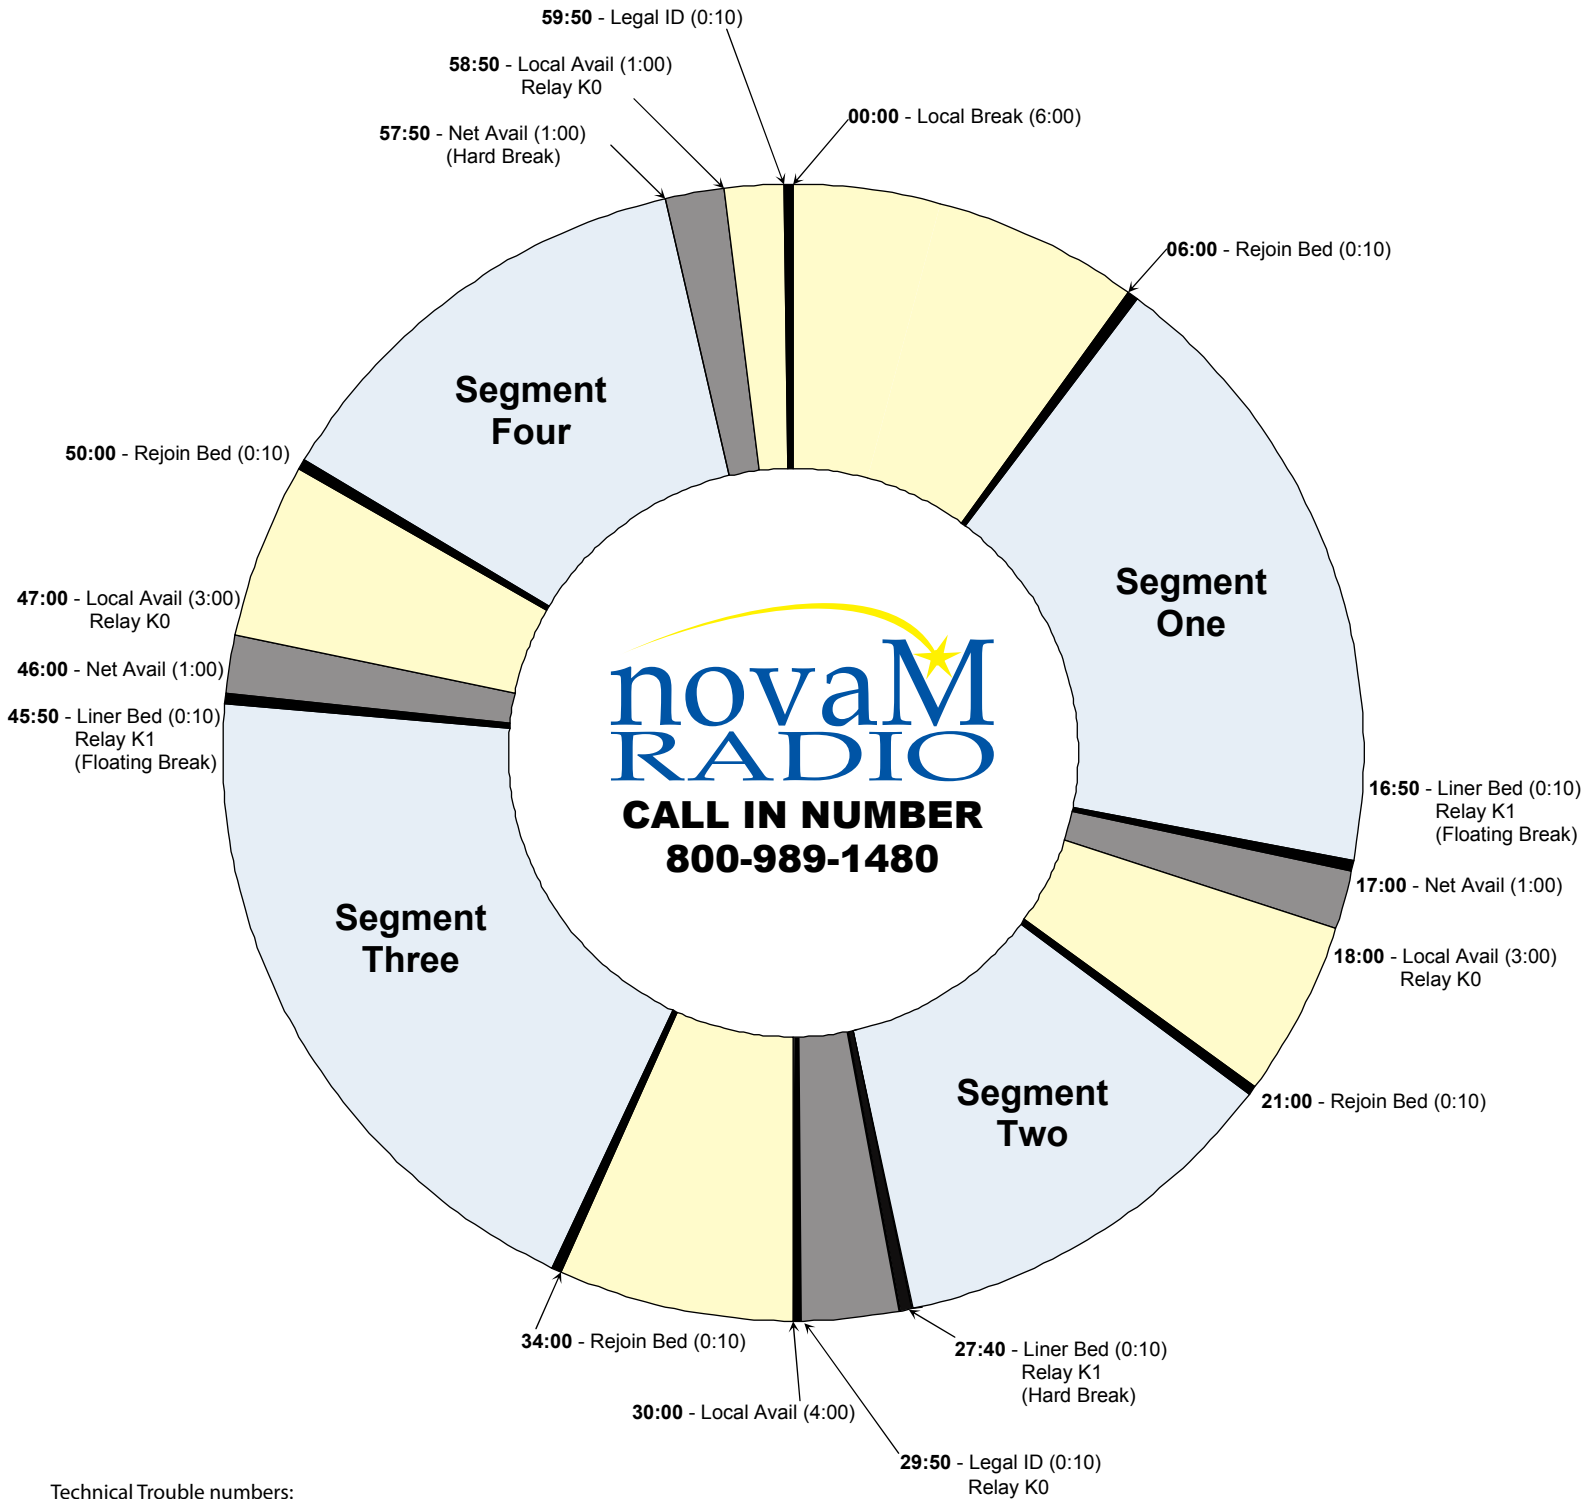

# Nova M Radio Network Clock

Network Inventory: 5 minutes

Local Inventory: 17 minutes

Effective 08/06/2007

**Technical Trouble numbers:**

- Satellite Reception Problems: Westwood One TOC: 212-975-2017
- Audio, Programming, Switching Problems:
- Nova M Control Room Hot Line: 602-258-1302